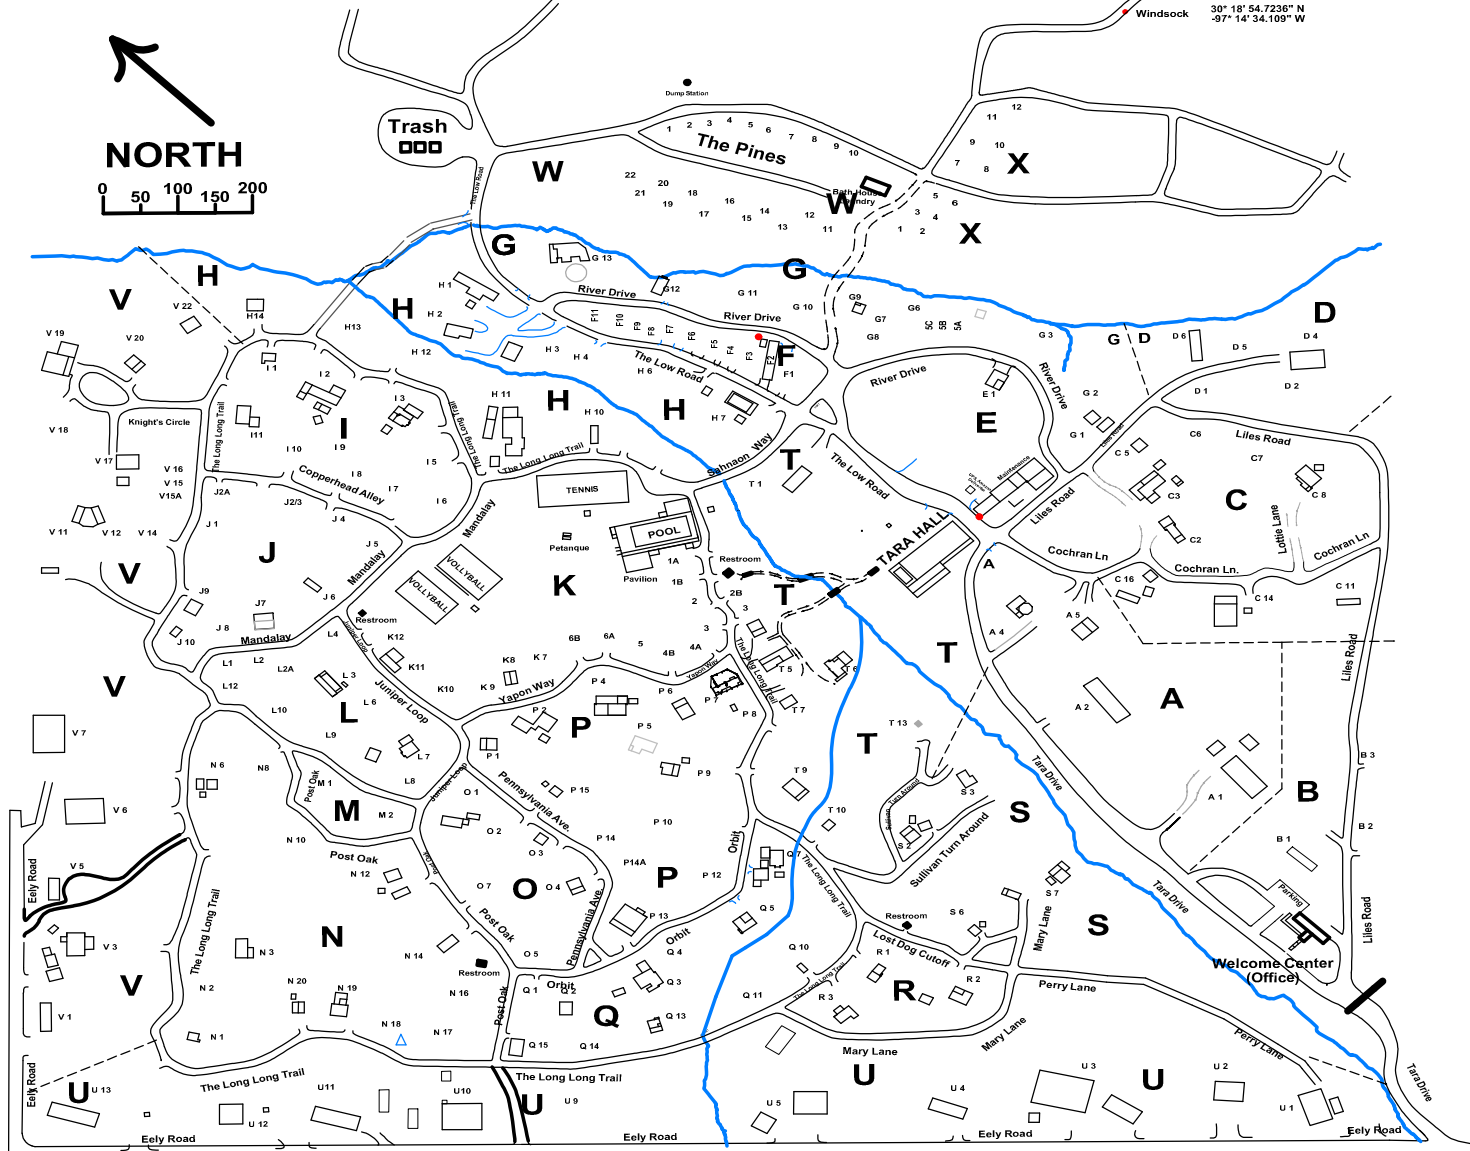

STAR RANCH Home of the Sahnnoans

Helipad 30° 18' 54.774" N
-97° 14' 32.874" W
Windsock 30° 18' 54.7236" N
-97° 14' 34.109" W

FIRE EXIT

FIRE EXIT

FIRE EXIT